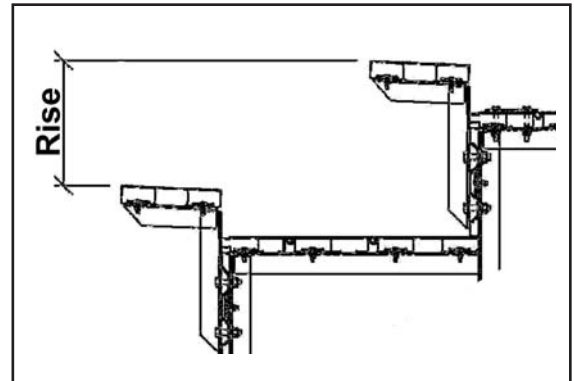

Rise

Bleacher row heights are typically referred to by row height or rise. The rise of a bleacher is the measurement from the top of one seat board to the top of the next seat board.

All Star Bleachers meet code with a 6” rise combined with the use of 12” seat boards. All Star Bleachers with an 8” rise will feature 10” seat boards with an aisle and double foot boards on all rows, which also meet the most current safety codes.