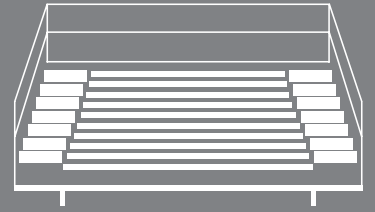

# ALL STAR BLEACHERS®

Spectator Seating Solutions

**QuickShip bleachers and team benches are ready to ship within 5 working days!**

## Low Rise Bleachers - 5 Row

Five row, low rise bleachers feature an aluminum frame with guard rail systems in chain link or vertical picket rail with a 6" rise and 12" seat boards. *Low Rise Bleachers have single footboards with a single riser on the last row and do not have aisles.*